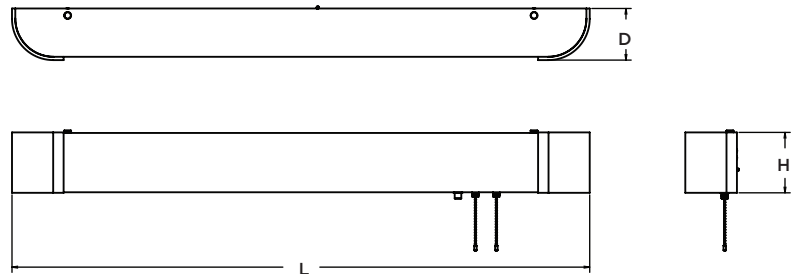

Electrical

Input 120VAC / 60HZ.
The shorter length fixtures produce 1350 source lumens upward, and 2700 down, while the longer fixtures provide 1800 source lumens upward and 3600 down. Four position pull switch (on up, on down, on both, all off) are standard and located near the right side of the fixture. LED nightlight with on/off control pull-switch is included. Not compatible with dimmers.